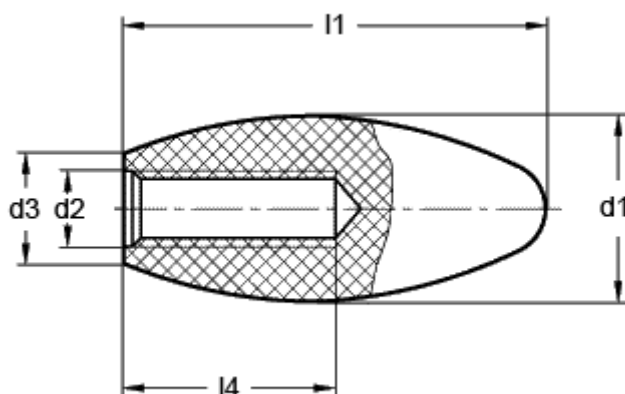

Article number: 20140452A

Description: E+G Elliptical shaped knob GN 201-35-M16

## Measures

---

$d_1$	= 35
$d_2$	= M16
$d_3$	= 22
$l_1$	= 85
$l_2$ min.	= 28